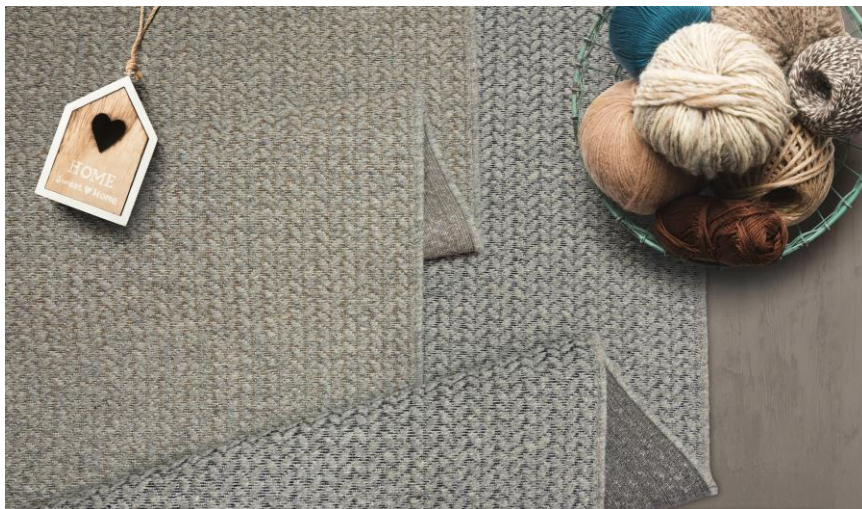

INTRECCIO

DE DIMORA

INTRECCIO
241-174430

Flatwoven production

70% Wool + 30% Viscose

Thickness: 8 mm – Weight: 1600 gr/sqm

Standard sizes cm: 140x200 – 160x230 – 200x290 – 240x340

Custom size possible, cutting service available on standard measures,
quotation on request